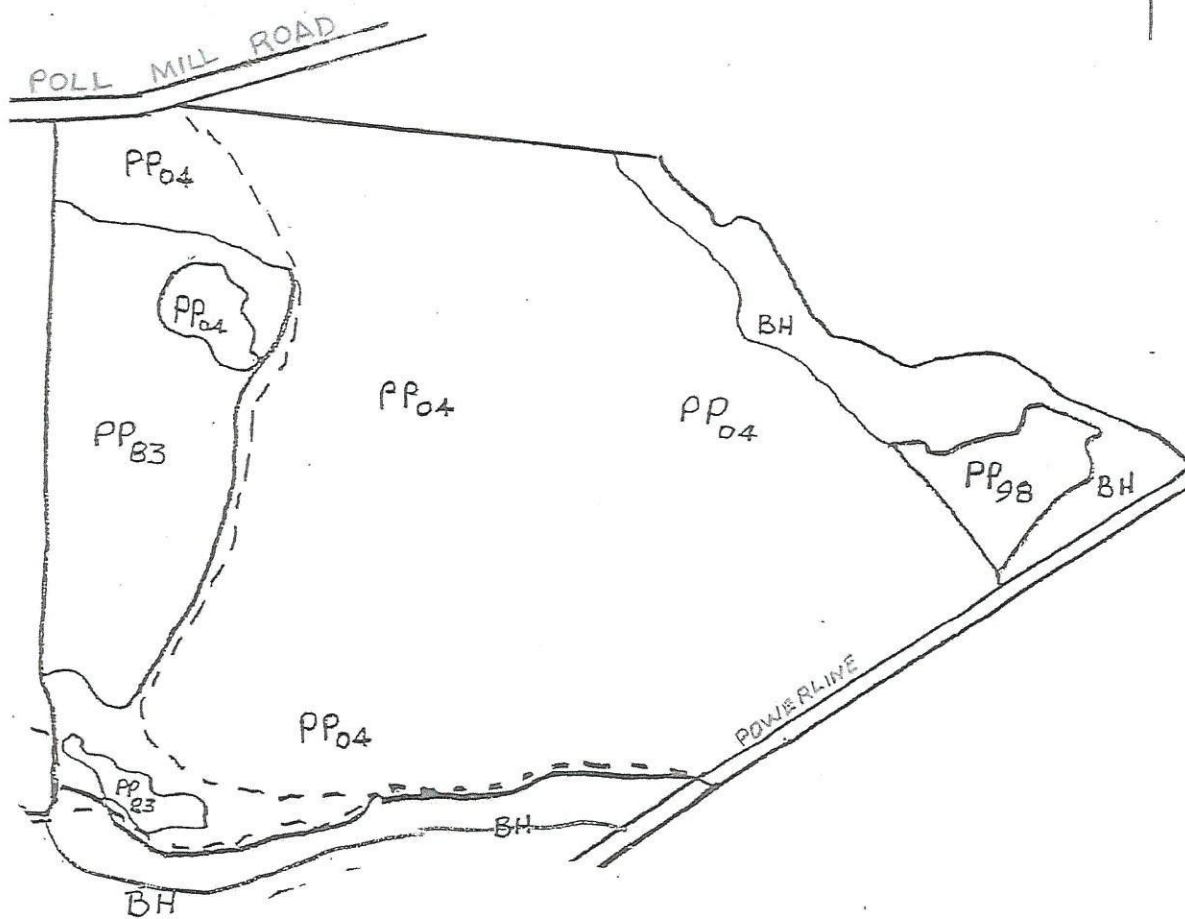

MARION 218.

218 ACRES

COUNTY, GEORGIA

SCALE: 1" = 725'

LEGEND

- PP PLANTED PINE/YR PLANTED
- PH PINE-HARDWOOD
- NP NATURAL PINE
- BH BOTTOMLAND HARDWOOD
- WOODS ROAD
- - - -> STREAM